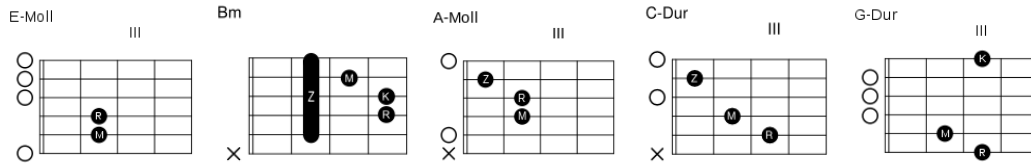

Reamonn - Supergirl

[Verse]

You can tell by the way, she walks that she's my girl Em
Bm
 You can tell by the way, she talks she rules the world C
Am
 You can see in her eyes that noone is her chief Em
Bm
 She's my girl, my supergirl Am C

[Chorus]

And then she'd say it's okay G
 I got lost on the way D
 But I'm a supergirl, and supergirls don't cry Em C
 And then she'd say its alright G
 I got home late last night D
 But I'm a supergirl, and supergirls just fly Em C

[Verse]

And then she'd say that nothing can go wrong Em Bm
 When you're in love, what can go wrong Am C
 And then she'd laugh the night time into day Em Bm
 Pushing her fear farther along Am C

[Chorus]

And then she'd say it's okay
I got lost on the way
But I'm a supergirl, and supergirls don't cry
And then she'd say its alright
I got home late last night
But I'm a supergirl, and supergirls just fly
And then she'd shout down the line
Tell me she's got no more time
Cause she's a supergirl and supergirls don't cry
And then she'd scream in my face
Tell me to leave, leave this place,
cause she's a supergirl and supergirls just fly