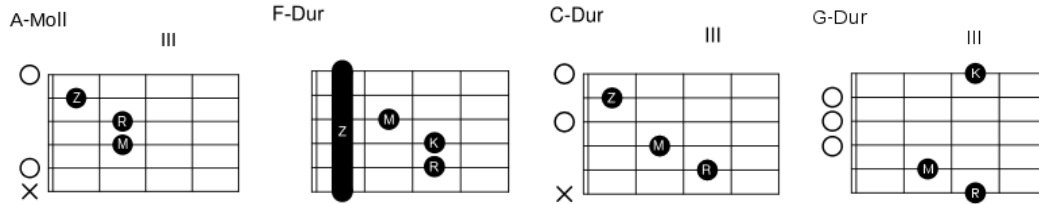

Eagle-Eye Cherry - Save Tonight

[Intro]

[Rhythmus Verse]

[Rhythmus Chorus]

2x [Am F C G]

1 + 2 + 3 + 4 +
 ∇ ∇ ▼ ∇ Δ
 x x

x muted
 ∇ soft stroke
 ▼ hard stroke

[Verse]