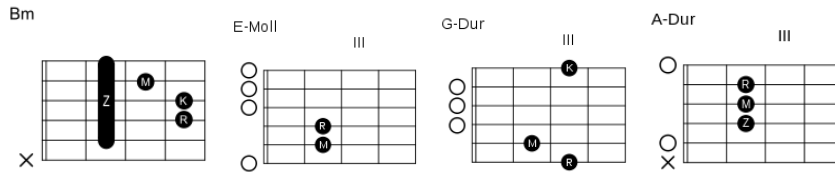

# Ed Sheeran - Shape Of You

Original: Capo: 2. Bund

[Intro]

2x Bm Em G A

[VERSE]

The club isn't the best place to find a lover so the bar is where I go  
 Me and my friends at the table doing shots, drinking fast and then we talk slow  
 Come over and start up a conversation with just me and trust me I'll give it a chance now  
 Take my hand, stop! Put Van the man on the jukebox and then we start to dance and now I'm  
 singing like

3x

Bm Em G A  
(3xOh I) I'm in love with your body

Bm Em G  
Every day discovering something brand new  
A  
I'm in love with the shape of you

[BRIDGE]

Bm Em  
Come on, be my baby, come on  
G A  
Come on, be my baby, come on  
Bm Em  
Come on, be my baby, come on  
G A  
Come on, be my baby, come on  
Bm Em  
Come on, be my baby, come on  
G A  
Come on, be my baby, come on  
Bm Em  
Come on, be my baby, come on  
G A  
Come on, be my baby, come on (Kurze Pause 4 Schläge)

[CHORUS]

Bm Em G  
I'm in love with the shape of you  
A Bm  
We push and pull like a magnet do  
Em G  
Although my heart is falling too  
A Bm  
I'm in love with your body  
Em G  
And last night you were in my room  
A Bm  
And now my bedsheets smell like you  
Em G  
Every day discovering something brand new  
A Bm  
Well I'm in love with your body  
Em  
Come on, be my baby, come on  
G A  
Come on, be my baby, come on  
Bm Em  
Come on, be my baby, come on  
G A  
Come on, be my baby, come on  
Bm Em  
Come on, be my baby, come on  
G A  
Come on, be my baby, come on  
Bm Em G  
Every day discovering something brand new  
A Bm  
I'm in love with the shape of you