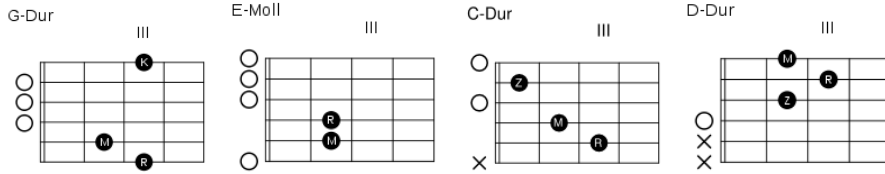

# Ben E. King - Stand By Me

[Rhythmus Verse/Chorus]									
1	+	2	+	3	+	4	+	▽ soft stroke	<b>Original</b> Kapodaster auf 2. Bund
▼		▼	△		△	▼		▼ hard stroke	
▼		X	△		△	▼	△	x Mute/Stop	
								<b>Rhythmus simpel</b>	
								<b>Rhythmus advanced</b>	

[Intro] 2xG 2xEm 1xC 1xD 2xG

[Verse1]

When the night has come <sup>G</sup> and the land is dark <sup>Em</sup>  
 and the moon is the only light we'll see <sup>C</sup> <sup>D</sup> <sup>G</sup>  
 no I won't be afraid oh I won't be afraid <sup>G</sup> <sup>Em</sup>  
 just as long as you stand stand by me <sup>C</sup> <sup>D</sup> <sup>G</sup>

[Chorus]

So darling darling stand by me oh stand by me <sup>G</sup> <sup>Em</sup>  
 oh stand stand by me stand by me <sup>C</sup> <sup>D</sup> <sup>G</sup>

[Verse2]

If the sky that we look upon <sup>G</sup> should tumble and fall <sup>Em</sup>  
 or the mountain should crumble to the sea <sup>C</sup> <sup>D</sup> <sup>G</sup>  
 I won't cry I won't cry no I won't shed a tear <sup>G</sup> <sup>Em</sup>  
 just as long as you stand stand by me <sup>C</sup> <sup>D</sup> <sup>G</sup>