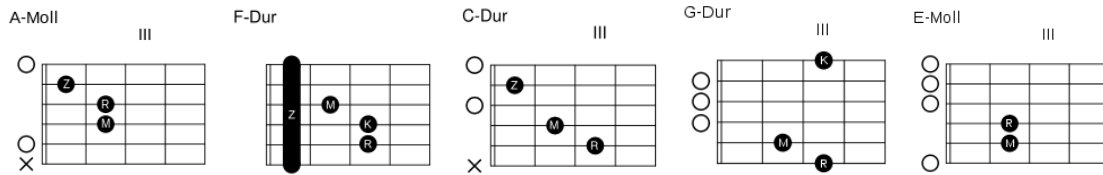

Passenger - Let Her Go

[Rhythmus Verse/Chorus]

1 + 2 + 3 + 4 +
 ▼ ▼ ▼ ▼ Δ
 ▼ ▼ Δ ▼ Δ

Rhythmus Chorus
Rhythmus Verse

▽ soft stroke
 ▼ hard stroke

[Chorus]

Well you only need the ^Flight when it s burning ^Clow
 Only miss the ^Gsun when it s starts to snow ^{Am}
 Only know you love her when you let her go ^F ^C ^G
 Only know you've been high when you re feeling low ^F ^C
 Only hate the ^Groad when you re missin ^{Am}home
 Only know you love her when you let her go ^F ^C
 G
 And you let her go

Am F G Em
 Am F G G

[Verse]

Am Staring at the bottom of your glass ^F
 Hoping one day you will make a dream last ^G ^{Em}
 The dreams come slow and goes so fast ^{Am} ^F ^G
 You see her when you close your eyes ^{Am} ^F
 Maybe one day you will understand why ^G ^{Em}
 Everything you touch surely dies ^{Am} ^F ^G

[Chorus]

Well you only need the light when it s burning low
Only miss the sun when it s starts to snow
Only know your love her when you let her go
Only know you've been high when you're feeling low
Only hate the road when you re missin home
Only know you love her when you've let her go

[Verse2]

Staring at the ceiling in the dark
Same old empty feeling in your heart
Love comes slow and it goes so fast
Well you see her when you fall asleep
But to never to touch and never to keep
Because you loved her to much
And you dive too deep