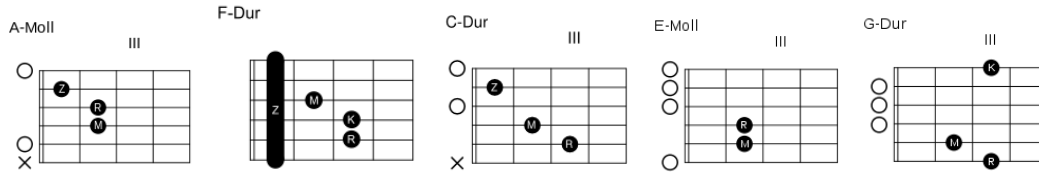

Coldplay - Sky Full Of Stars

[Rhythmus Verse/Chorus]															
1	-	+	-	2	-	+	-	3	-	+	-	4	-	+	-
▼			▼			▼									
▼			▽			▼			▽		▼		▼	△	
▼			X			▼			X		▼		▼	△	
▼ hard stroke / ▽ soft stroke / x Mute/Stop															

Original
Kapodaster auf 6. Bund

[Intro]

Am F C Em x2

[Verse]

Am Cause you're a sky, cause you're a sky full of stars
 Am I'm going to give you my heart
 Am Cause you're a sky, cause you're a sky full of stars
 Am And cause you light up the path

[Chorus]

Am I don't care, go on and tear me apart
 Am I don't care if you do
 Am Cause in a sky, cause in a sky full of stars
 I think I saw you

[Instrumental]

Am F C Em x2

[Verse]

Am Cause you're a sky, cause you're a sky full of stars
Am I'm wanna die in your arms, oh
Am Cause you get lighter the more it gets dark
Am I wanna give you my heart

[Chorus]

Am I don't care, go on and tear me apart
Am I don't care if you do
Am Cause in a sky, cause in a sky full of stars
I think I see you
I think I see you

[Instrumental]

Am F C Em x2

[Outro]

F Because you're a sky, you're a sky full of stars
Such a Heavenly view
Such a Heavenly view
F G Am C x3